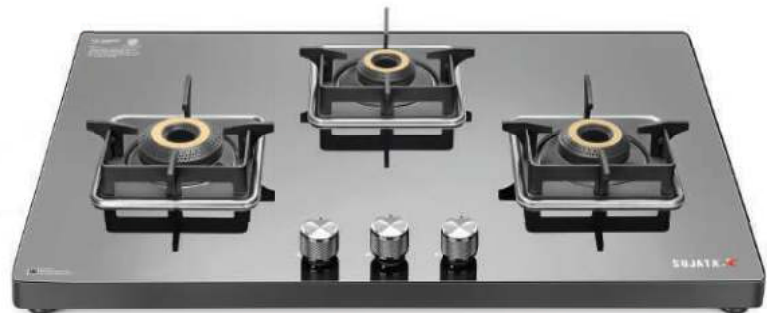

SUJATA 
TRUST THE EXPERT

Fun of Cooking

Range of Sujata Appliances

Crown
Glass Cook Tops

 **SABAF**[®]
Italian Gas Valve

9 Years
Warranty*
on Complete Product
incl. Toughened Glass

- *Embedded 8 mm Thick Toughened Glass*
- *SABAF Gas Valve for Longer Life & Easy Conversion from LPG to PNG*
- *5G Designed Forged Brass Burner, Direct Flame for Indian Style Cooking*
- *Rigid & Stable Pan Supports with Flame Guard for Gas Saving*
- *Ergonomically Designed Alloy Knob*
- *Titanium Finish (Black SS) Drip Tray*
- *360° Rotating Brass Gas Nozzle*
- *Aesthetically Ultra Sleek Design*

SGT 4B CR 90

L 750 x W 525 x H 70 (mm)

SGT 3B CR 90

L 750 x W 500 x H 70 (mm)

SGT 2B CR 90

L 700 x W 360 x H 70 (mm)

**Service visit charges (only), payable after 2 years*

Premium
Glass Cook Tops

 **SABAF**[®]
Italian Gas Valve

9 Years
Warranty*
on Complete Product
incl. Toughened Glass

- 8 mm Thick Toughened Glass
- SABAF Gas Valve for Longer Life & Easy Conversion from LPG to PNG
- 5G Designed Forged Brass Burner, Direct Flame for Indian Style Cooking
- Rigid & Stable Pan Supports with Flame Guard for Gas Saving
- Ergonomically Designed Alloy Knob
- Titanium Finish (Black SS) Drip Tray
- 360° Rotating Brass Gas Nozzle
- Aesthetically Ultra Sleek Design

9 Years
Warranty*
on Complete Product
incl. Toughened Glass

- 8 mm Thick Toughened Glass
- SABAF Gas Valve for Longer Life & Easy Conversion from LPG to PNG
- 5G Designed Forged Brass Burner, Direct Flame for Indian Style Cooking
- Rigid & Stable Pan Supports with Flame Guard for Gas Saving
- Ergonomically Designed Knob
- 360° Rotating Brass Gas Nozzle
- Aesthetically Ultra Sleek Design
- Additional Stainless Steel Drip Tray