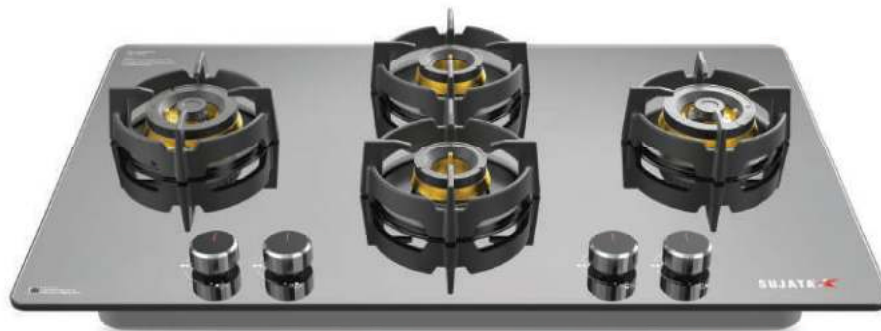

Slab Cutting Size
L 685 x W 475 (mm)

SBH 4CRB 117

L 820 x W 525 x H 130 (mm)

*Service visit charges (only), payable after 2 years