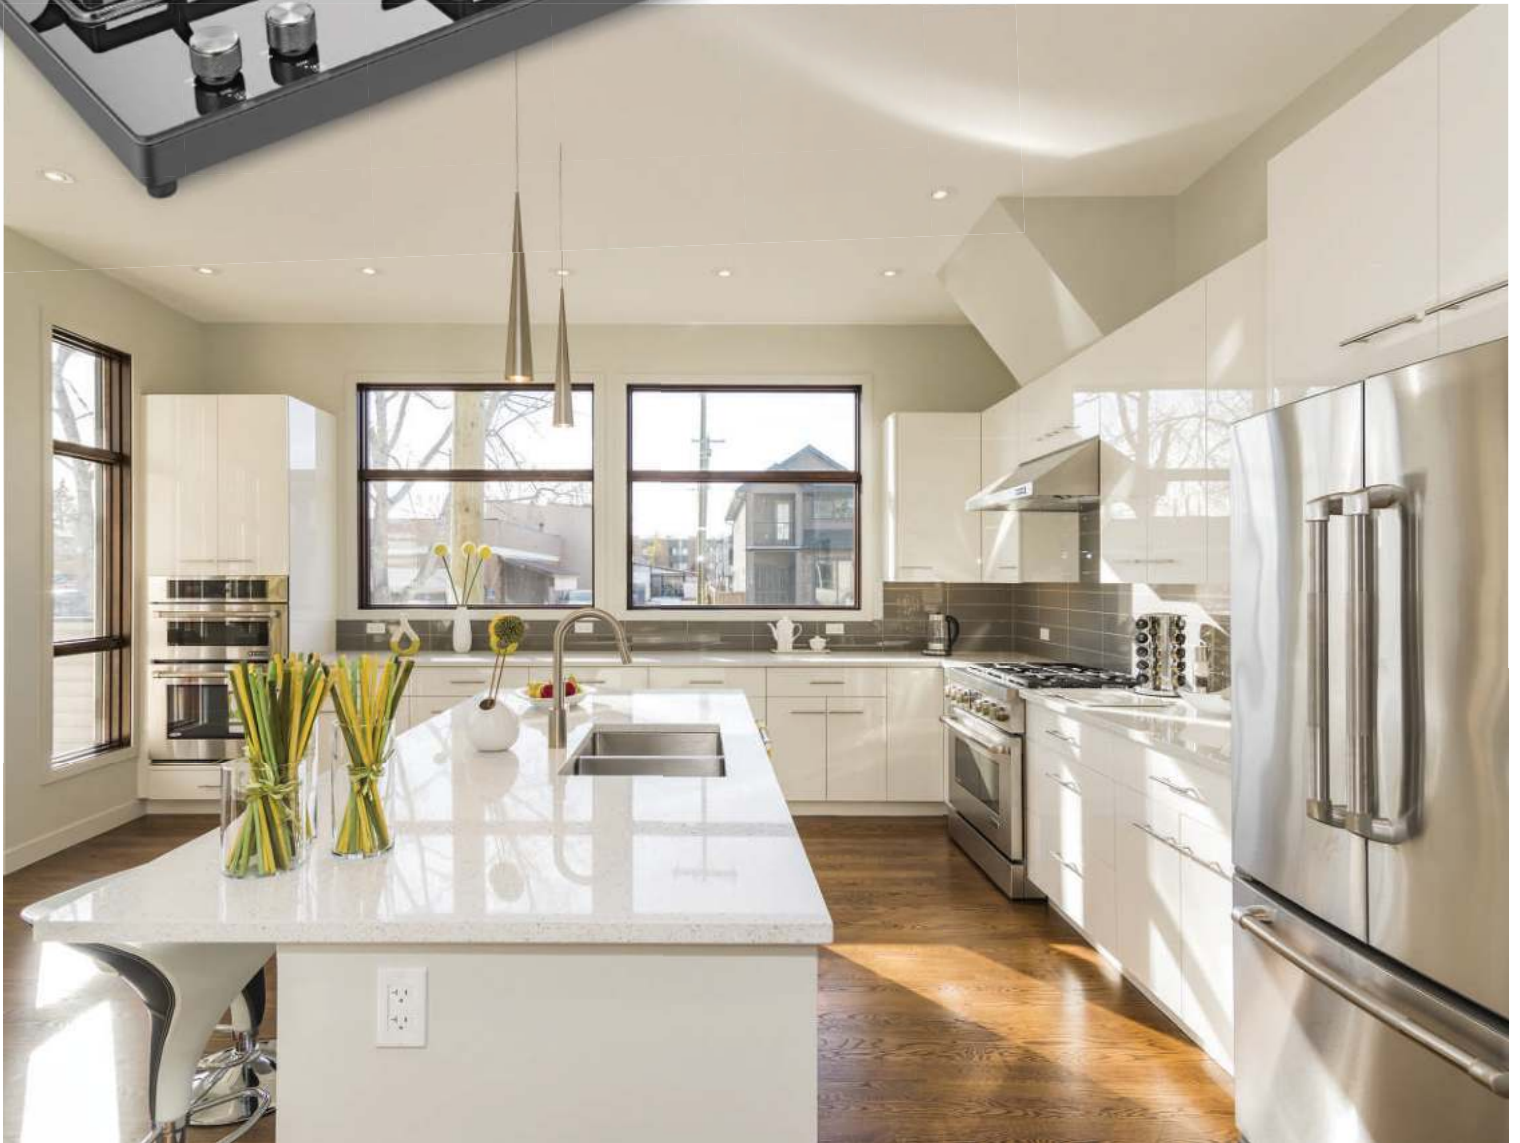

SUJATA 
TRUST THE EXPERT

Fun of Cooking

Range of Sujata Appliances

Crown
Glass Cook Tops

 **SABAF**[®]
Italian Gas Valve

9 Years
Warranty*
on Complete Product
incl. Toughened Glass

- *Embedded 8 mm Thick Toughened Glass*
- *SABAF Gas Valve for Longer Life & Easy Conversion from LPG to PNG*
- *5G Designed Forged Brass Burner, Direct Flame for Indian Style Cooking*
- *Rigid & Stable Pan Supports with Flame Guard for Gas Saving*
- *Ergonomically Designed Alloy Knob*
- *Titanium Finish (Black SS) Drip Tray*
- *360° Rotating Brass Gas Nozzle*
- *Aesthetically Ultra Sleek Design*