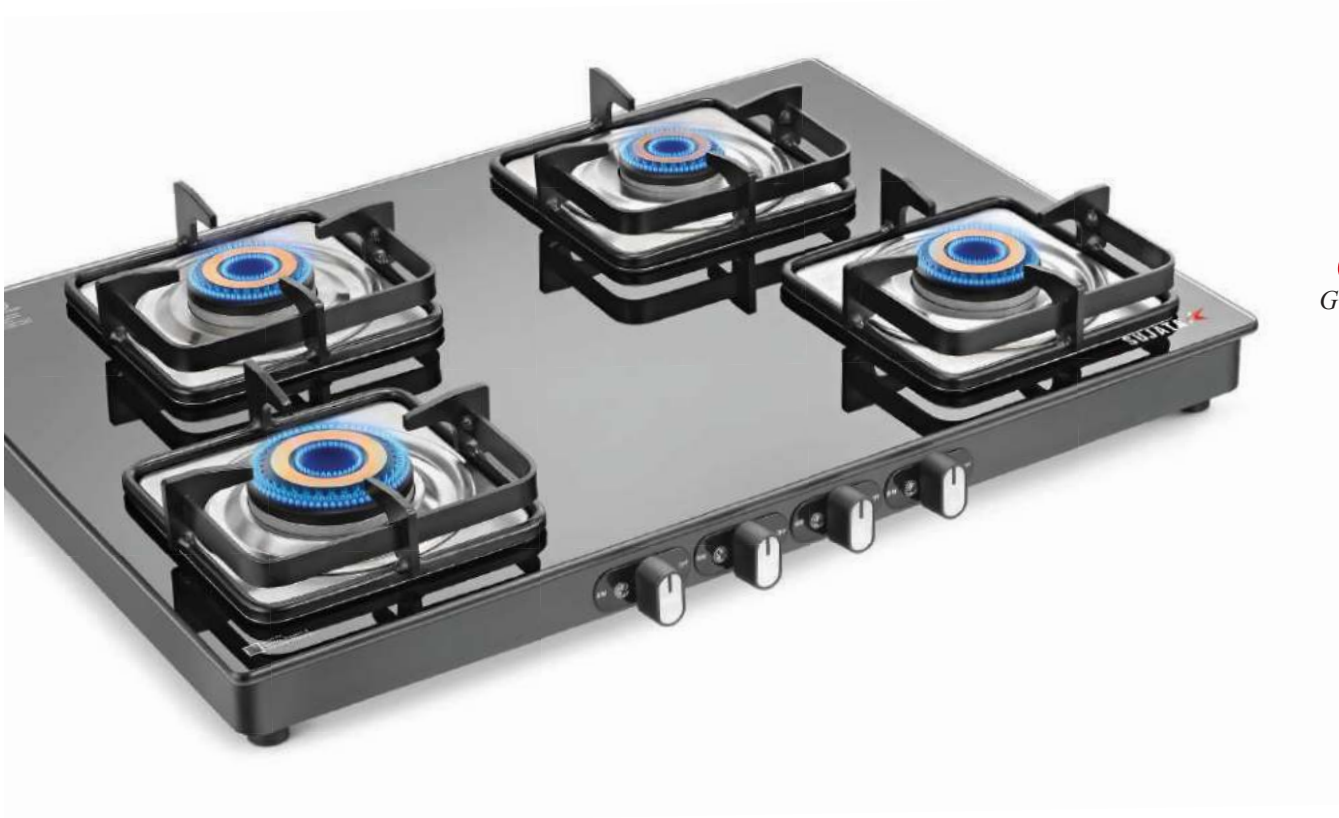

SUJATA 
TRUST THE EXPERT

Fun of Cooking

Range of Sujata Appliances

Crown
Glass Cook Tops

 **SABAF**[®]
Italian Gas Valve

9 Years
Warranty*
on Complete Product
incl. Toughened Glass

- *Embedded 8 mm Thick Toughened Glass*
- *SABAF Gas Valve for Longer Life & Easy Conversion from LPG to PNG*
- *5G Designed Forged Brass Burner, Direct Flame for Indian Style Cooking*
- *Rigid & Stable Pan Supports with Flame Guard for Gas Saving*
- *Ergonomically Designed Alloy Knob*
- *Titanium Finish (Black SS) Drip Tray*
- *360° Rotating Brass Gas Nozzle*
- *Aesthetically Ultra Sleek Design*

 **SABAF**[®]
Italian Gas Valve

9 Years
Warranty*
on Complete Product
incl. Toughened Glass

- 8 mm Thick Toughened Glass
- SABAF Gas Valve for Longer Life & Easy Conversion from LPG to PNG
- 5G Designed Forged Brass Burner, Direct Flame for Indian Style Cooking
- Rigid & Stable Pan Supports with Flame Guard for Gas Saving
- Ergonomically Designed Alloy Knob
- Titanium Finish (Black SS) Drip Tray
- 360° Rotating Brass Gas Nozzle
- Aesthetically Ultra Sleek Design

SGT 4B PR 72

L 750 x W 525 x H 70 (mm)

SGT 3B PR 72

L 750 x W 510 x H 70 (mm)

SGT 2B PR 72

L 700 x W 360 x H 70 (mm)

**Service visit charges (only), payable after 2 years*

Classic
Glass Cook Tops

9 Years
Warranty*
on Complete Product
incl. Toughened Glass

- 8 mm Thick Toughened Glass
- SABAF Gas Valve for Longer Life & Easy Conversion from LPG to PNG
- 5G Designed Forged Brass Burner, Direct Flame for Indian Style Cooking
- Rigid & Stable Pan Supports with Flame Guard for Gas Saving
- Ergonomically Designed Knob
- 360° Rotating Brass Gas Nozzle
- Aesthetically Ultra Sleek Design
- Additional Stainless Steel Drip Tray