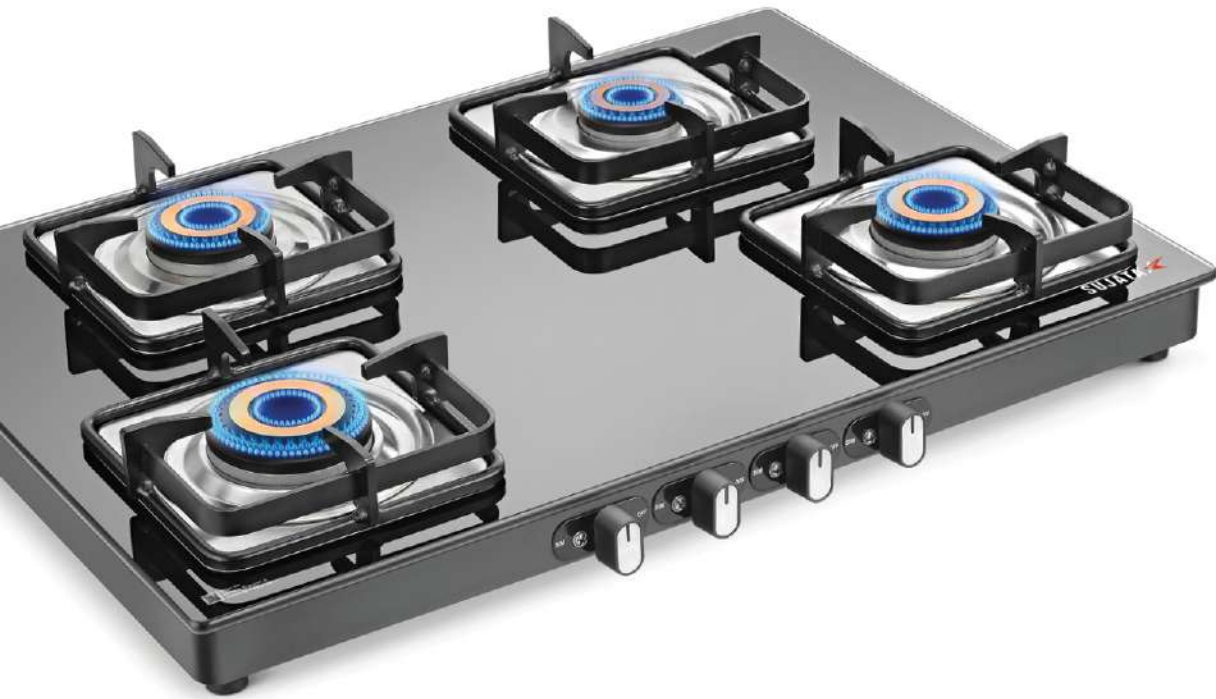

Classic
Glass Cook Tops