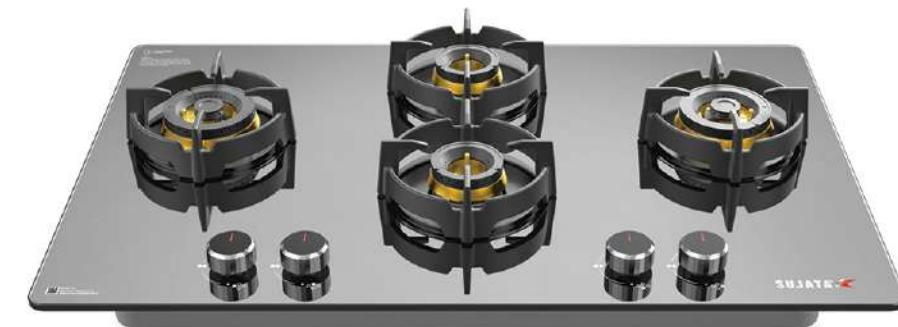

Slab Cutting Size
L 685 x W 475 (mm)

SBH 4CRB 117

L 820 x W 525 x H 130 (mm)

*Service visit charges (only), payable after 2 years