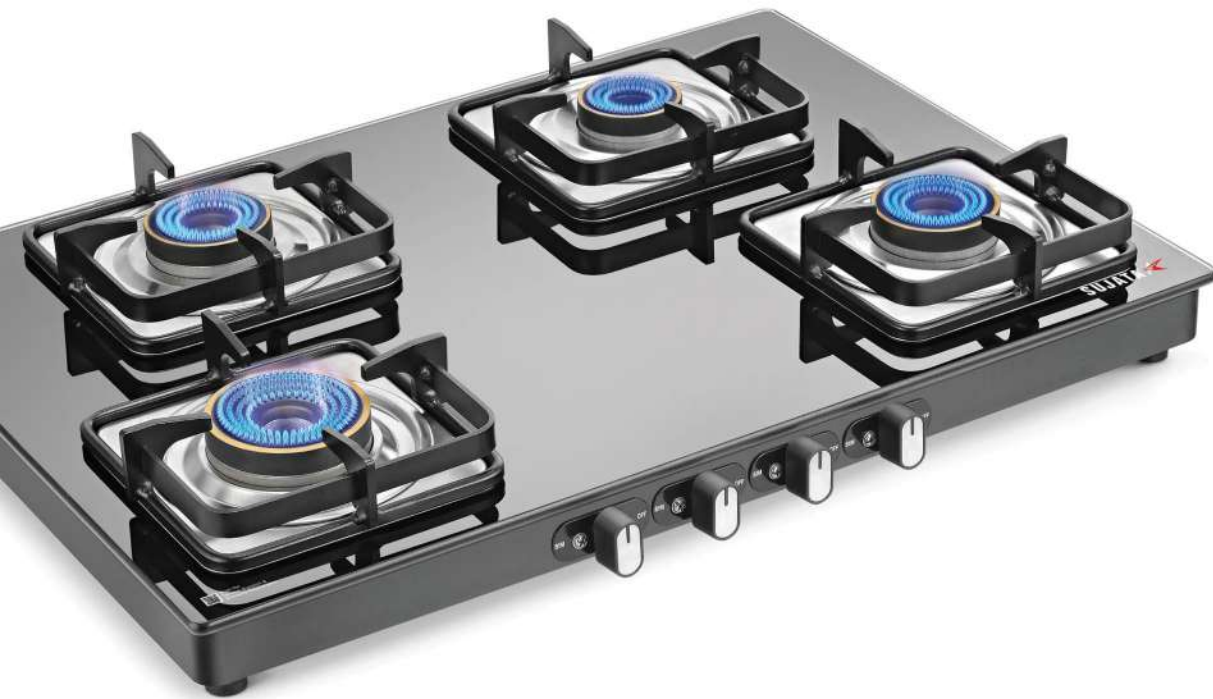

Classic
Glass Cook Tops